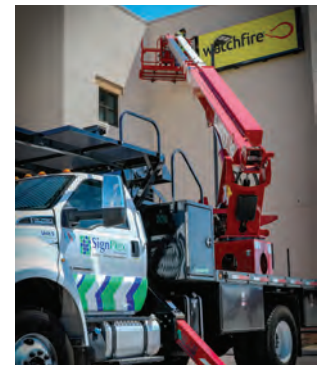

before:

after:

REPAIR & MAINTENANCE

We also offer:

- Lexan sign face replacements
- Bulb replacements
- Painting
- LED conversions (convert your fluorescent and neon signs to LED)
- Sign re-facing

OTHER SERVICES